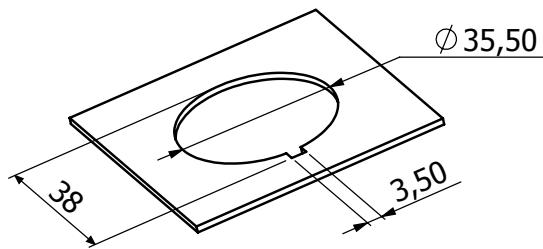

LH550

Item Code: 07028801

Cut-Out

All dimensions in "mm"

Specifications	EN Standards
Application Field	Oven
Nominal Voltage	AC 250V
Nominal Current	2A
Maximum Lamp Wattage	40W
Operating Temperature	T300
Lamp Base / Type	G9 - Halogen
Approval	Standards
VDE	DIN EN 60838-1:2017-10 + A1:2018-02 EN 60838-1:2017 + A1:2017