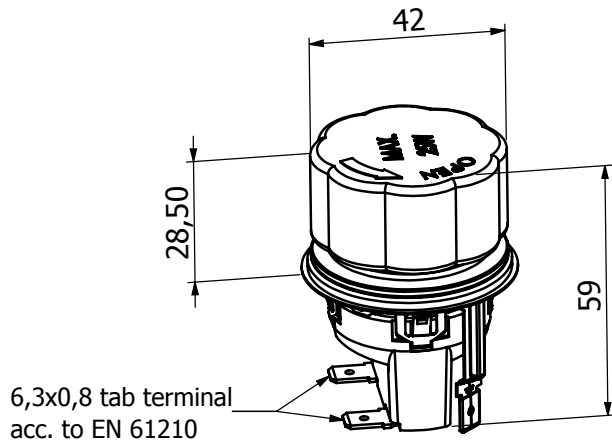

LH550

Item Code: 07028801

Cut-Out

All dimensions in "mm"

Specifications	EN Standards
Application Field	Oven
Nominal Voltage	AC 250V
Nominal Current	2A
Maximum Lamp Wattage	40W
Operating Temperature	T300
Lamp Base / Type	G9 - Halogen
Approval	Standards
VDE	DIN EN 60838-1:2017-10 + A1:2018-02 EN 60838-1:2017 + A1:2017